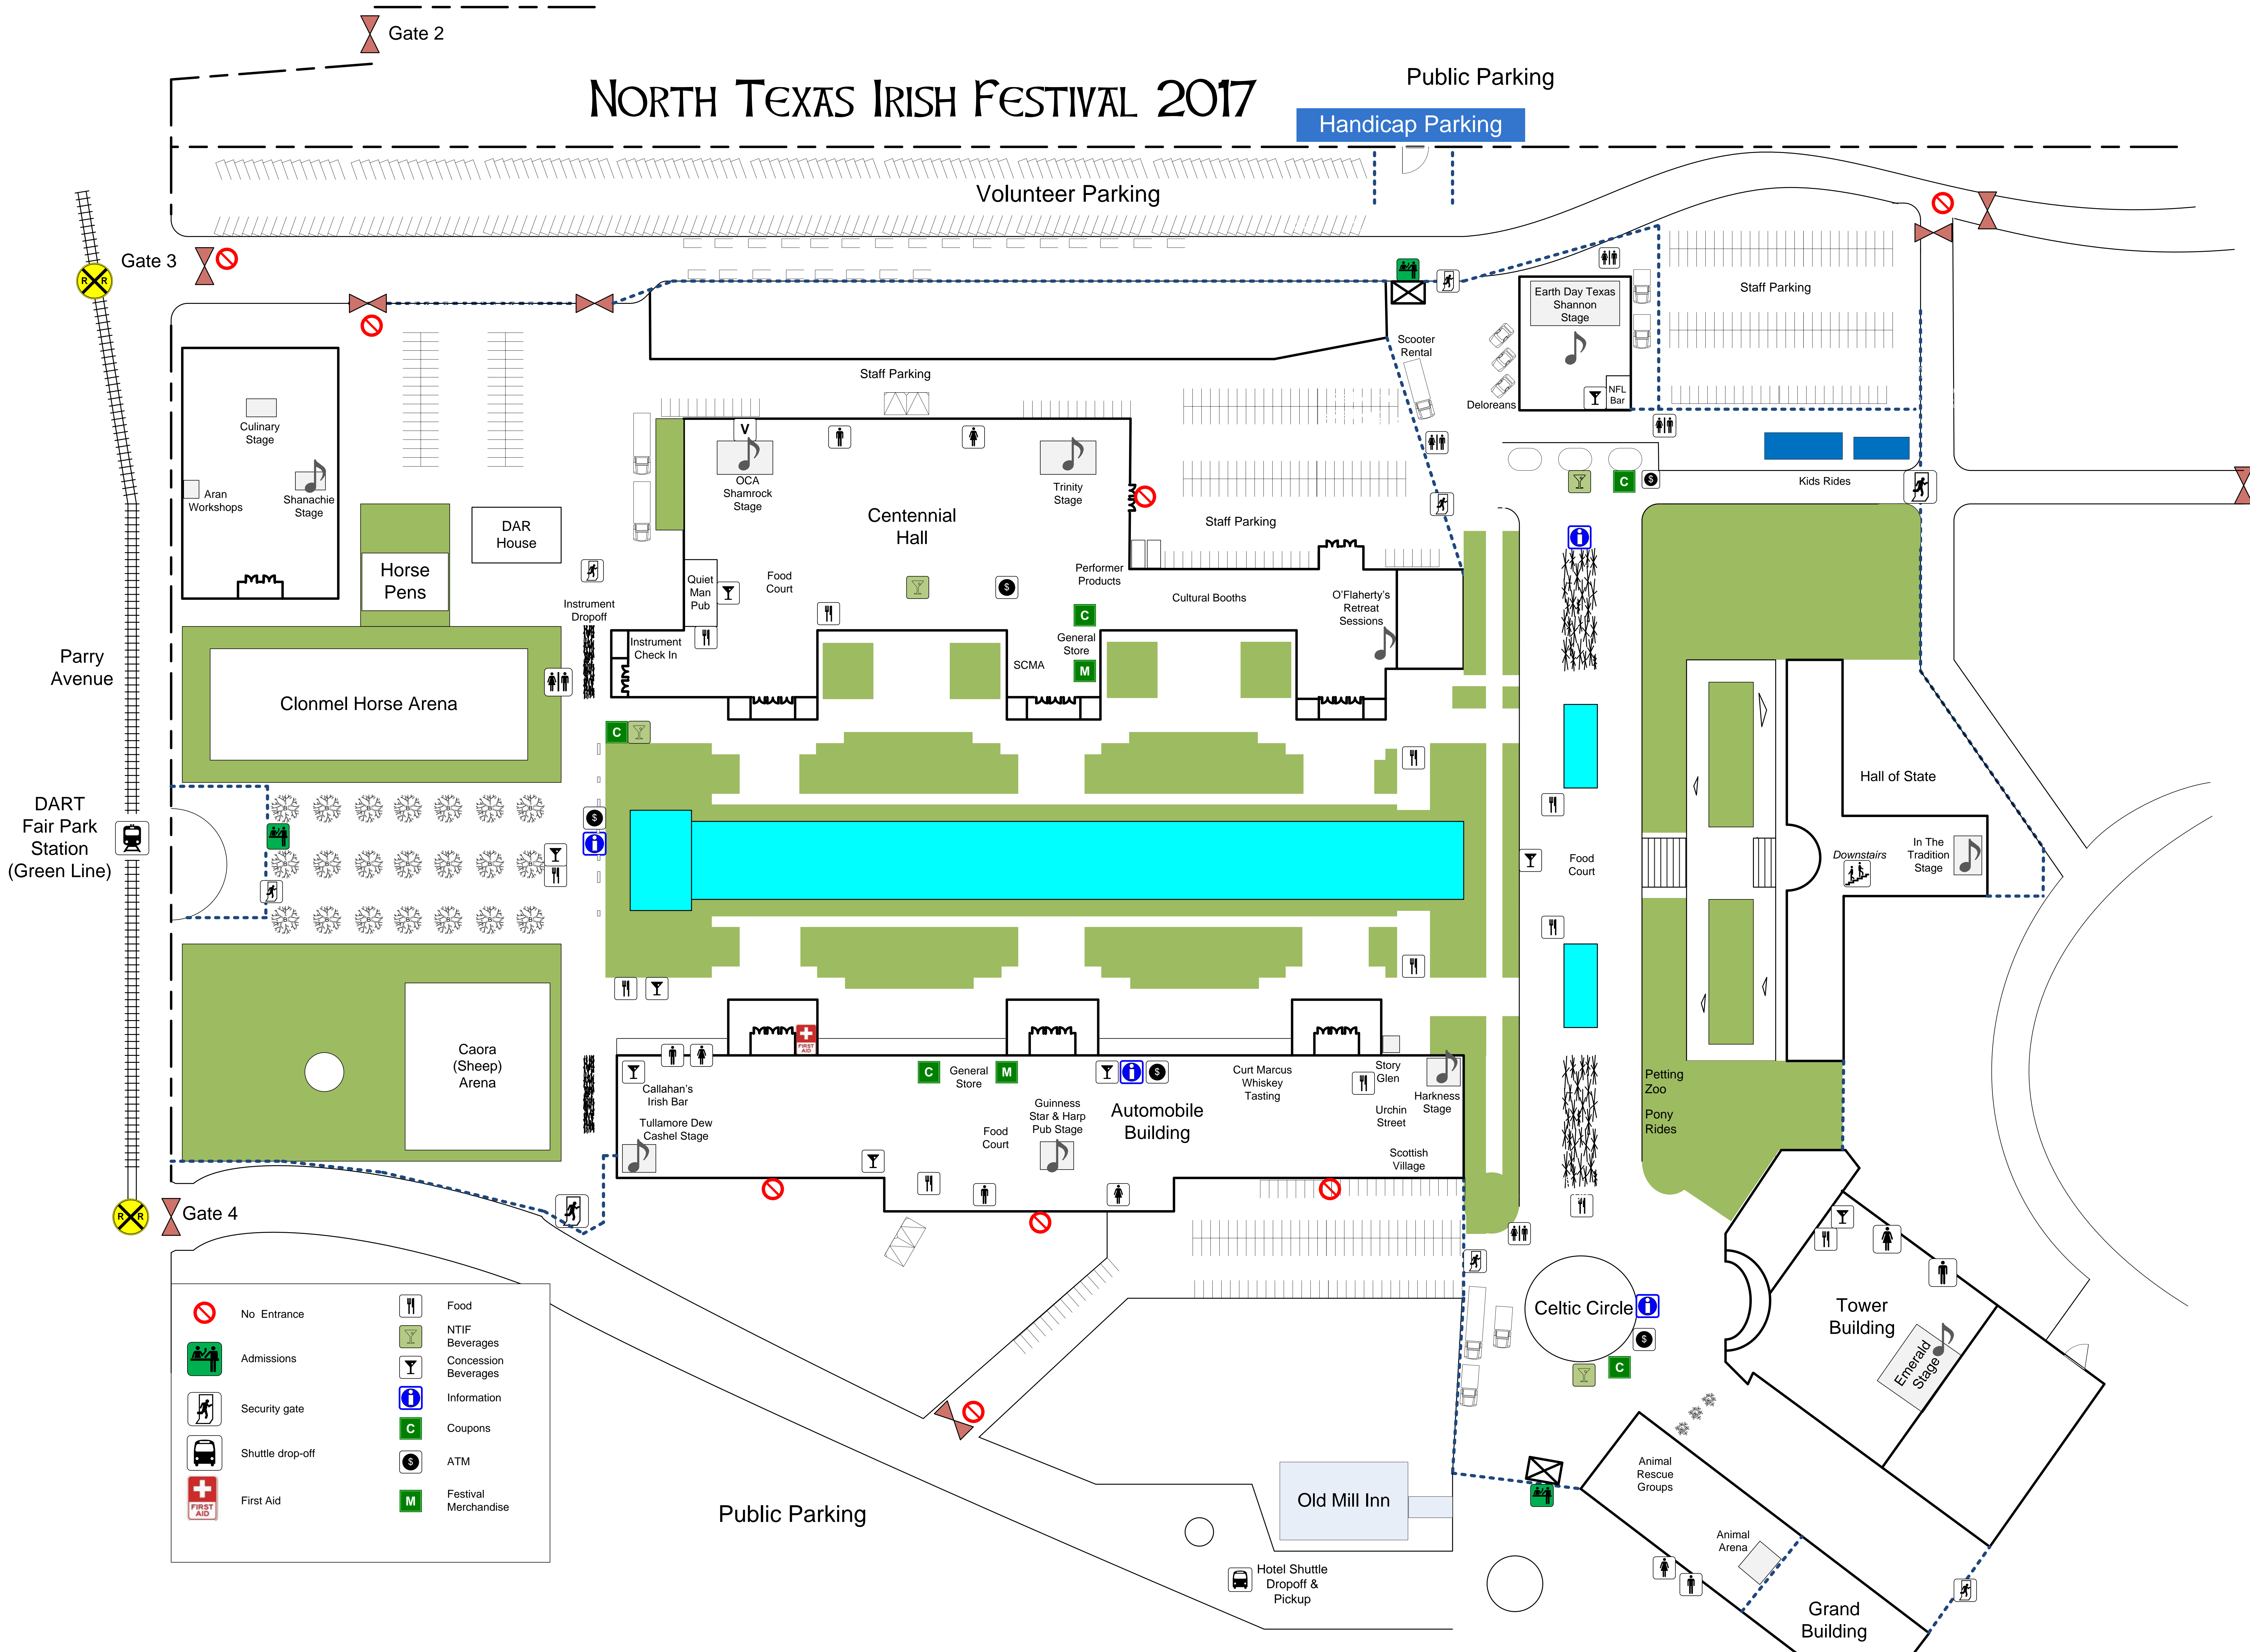

NORTH TEXAS IRISH FESTIVAL 2017

- | | | | |
|--|------------------|--|----------------------|
| | No Entrance | | Food |
| | Admissions | | NTIF Beverages |
| | Security gate | | Concession Beverages |
| | Shuttle drop-off | | Information |
| | First Aid | | Coupons |
| | | | ATM |
| | | | Festival Merchandise |

Public Parking
Handicap Parking

Volunteer Parking

Staff Parking

Centennial Hall

Automobile Building

Tower Building

Grand Building

Culinary Stage
Aran Workshops
Shanachie Stage

Horse Pens
DAR House

Clonmel Horse Arena

Caora (Sheep) Arena

OCA Shamrock Stage
Trinity Stage

Staff Parking

Callahan's Irish Bar
Tullamore Dew Cashel Stage
Guinness Star & Harp Pub Stage
Food Court
Curt Marcus Whiskey Tasting
Story Glen
Urchin Street
Harkness Stage
Scottish Village

Earth Day Texas Shannon Stage
NFL Bar

Hall of State
Downstairs
In The Tradition Stage

Petting Zoo
Pony Rides

Old Mill Inn

Hotel Shuttle Dropoff & Pickup

Celtic Circle

Emerald Stage

Animal Arena